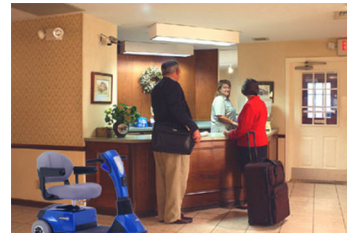

SERVICES AVAILABLE TO SHOW MANAGERS

OSR (Onsite Service Rentals)
This program provides a pre-determined number of scooters and qualified staff to run a rentals program from start to finish, including hands on training.

Fleet Orders (Multiple Vehicles)
A fleet of scooters is provided for your event, based on its attendance estimates. Equipment is delivered charged and ready for use.

AR (Attendee Reservations)
Tools for increasing attendee awareness including pre-show planning tips and materials -- great for showcasing the mobility portion of your event.